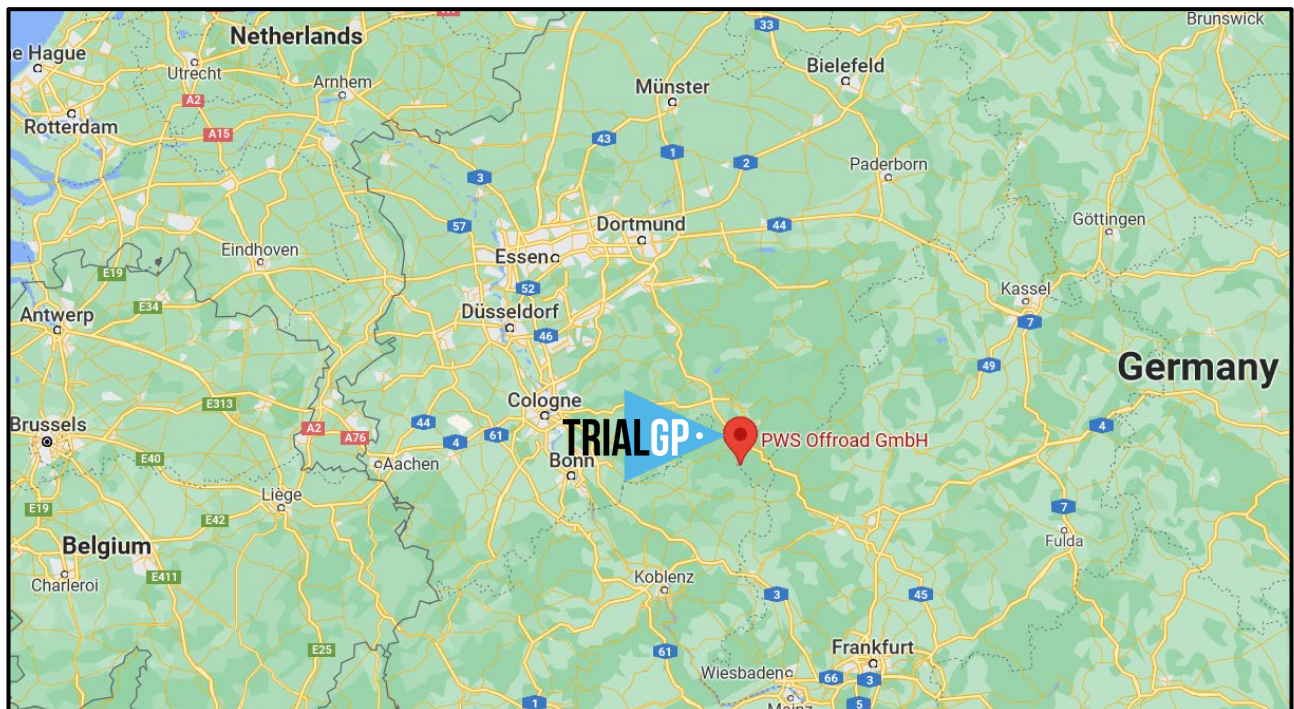

TRIALGP of GERMANY - RND 5 - 05-07/07/2024

VENUE INFORMATION

VENUE

PWS Offroad GmbH
Alter Weg 39
D - 57290 Neunkirchen, Siegerland
Germany

ACCESS

Nearest airport:
Frankfurt - 128km
Köln (Cologne) Bonn - 106km

By Road:

Alter Weg 39 Exit: Wilnsdorf
Nearest town: Neunkirchen, Siegerland
On GPS, important to use Postal code: 57290

ALTITUDES

Starting area: 270m
Maximum sections: 400m

CLASSES

TrialGP / Trial2 / TrialGP Women /
Trial2 Women / Trial3

TIME DIFFERENCE

UTC +2 hours

TOURIST INFORMATION

Gemeinde Neunkirchen
www.neunkirchen-siegerland.de
info@neunkirchen-siegerland.de

LOCAL HOTELS

www.zum-weissen-stein.de
www.snorrenburg.de
www.hotel-windeck.de
www.hotel-restaurant-bechtel.de
www.qualitel-hotel.de
pension-wilnsdorf.de

TICKETS

Info & purchase of tickets TBC

Updated: 16/11/2023

OFFICIAL PARTNERS

SUPPORTING MANUFACTURERS